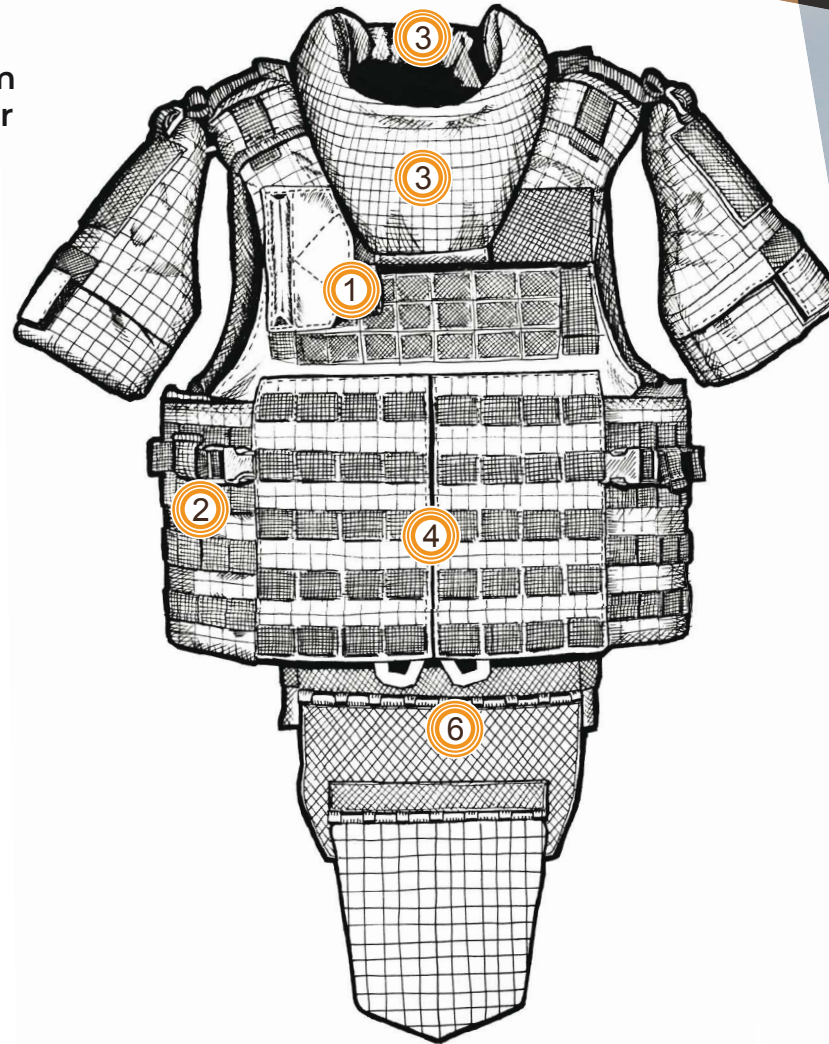

CZ 4M LANCER

BALLISTIC VEST

Option C

CZ 4M LANCER represents the most advanced ballistic protection for high-risk operations.

- patented vest fastening system ensures firm and accurate fastening
- Individual size adjustment according to the user's needs
- quick release system ensures reliable vest disintegration even in full configuration
- removable 3D inserts for heat and vapor removal
- HCP® neck protector for use in prone shooting position
- 3-piece groin protector suitable for use in the vehicle
- fully compatible with MTB® tactical ballistic belt
- possibility to insert standard SAPI 25x30cm and side panels measuring 20x15cm
- the LANCER ballistic vest has in its full configuration a total area of ballistic protection measuring L 0.73m²

Option A

Option B

BALLISTIC VEST

1. Quick release system
2. Sizing configuration system
3. Hinged front and rear collar
4. 2-piece front platform
5. 3-piece groin protection

- maximum protection is associated with the unique anatomical design of the vest, which distributes its weight on the chest and back of the user.
- this avoids shoulder overloading as other competing products do
- this feature is also supported by a patented vest fastening system that provides a firm, accurate fit and size adjustment to suit the user's current needs.
- at the same time, it is possible to use the classic system of vest tensioning using the front Velcro panels.